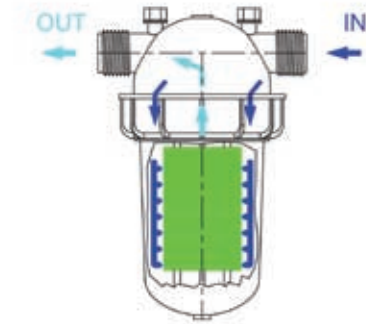

1" Short Manual Disc Filter

Dimensions and Weights

D Inlet/Outlet diameter	mm	25	inch	1
L Length	mm	233	inch	9 ³ / ₁₆
W Width	mm	130	inch	5 ³ / ₃₂
A	mm	158	inch	6 ⁷ / ₃₂
Shipping weight (approx.)	kg	1.1	lbs	2.4

1" Short is available in:
Polyamide or Polypropylene.