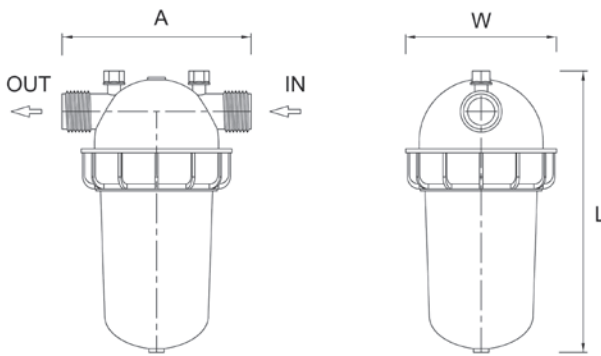

1" Short Manual Disc Filter

Dimensions and Weights

D Inlet/Outlet diameter	mm	25	inch	1
L Length	mm	233	inch	9 ³ / ₁₆
W Width	mm	130	inch	5 ³ / ₃₂
A	mm	158	inch	6 ⁷ / ₃₂
Shipping weight (approx.)	kg	1.1	lbs	2.4

1" Short is available in:
Polyamide or Polypropylene.