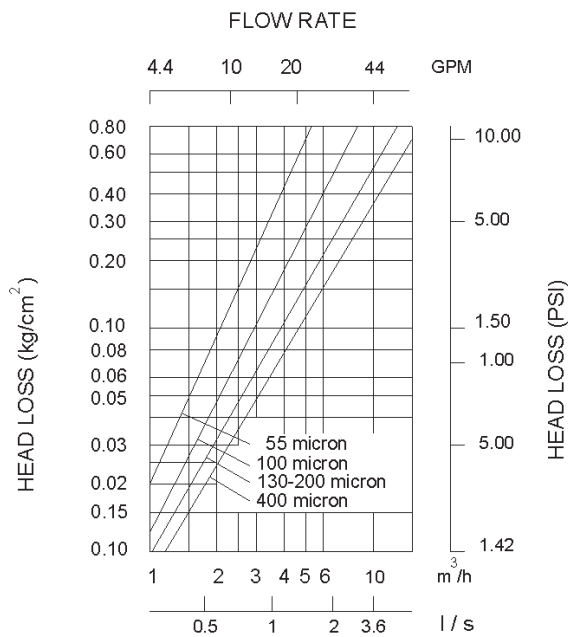

1" Short Manual Disc Filter

Dimensions and Weights

D Inlet/Outlet diameter	mm	25	inch	1
L Length	mm	233	inch	9 ³ / ₁₆
W Width	mm	130	inch	5 ³ / ₃₂
A	mm	158	inch	6 ⁷ / ₃₂
Shipping weight (approx.)	kg	1.1	lbs	2.4

1" Short is available in:
Polyamide or Polypropylene.